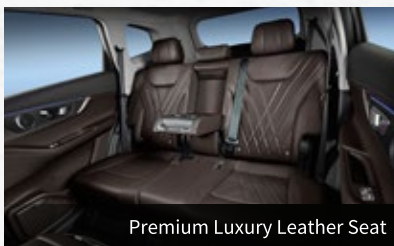

INTERIOR

Interior Decoration

Premium Luxury Leather Seat

24.6-inch Dual-screen

SONY Audio System

50w Wireless Charging

Stylish Gear Knob with Driving Mode Control

Electronic Panoramic Sunroof

TIGGO 8 PRO

VARIANT

PREMIUM

Dimension	4722 x 1860 x 1705 mm
Engine Type	2.0 Turbo Gasoline Direct Injection Engine
Seat Capacity	7 Seats
Power (KW/HP) - - Touque (Nm)	187KW / 256HP -- 390Nm
Transmission	7 DCT with Electronic Shifter
Driving Form	Front Wheel Drive with Multi Driving Mode (Eco / Normal / Sport)
Steering	Tilt & Telescopic with EPS & STRG Mode Adjustment
Suspension	Front : MacPherson Independent Suspension / Rear : Longitudinal Towing-arm Independent Suspension
Parking & Brake	Parking : EPB with Autohold ; Brake : Front Ventilated Disc Brakes and Rear Disc Brakes
Rim	19 inch
Tyre	235/50 R19
Airbag	9
Speaker	8 Speakers with SONY Premium Audio
Pre-Tensioner Sear Belt & Height Adjustable	•
Mechanical Child Safety Lock	•
Engine Electronic Anti-theft	•
Body Buglar Alarm	•
Rear View Camera (with dynamic guides)	•
Reversing / Front Radar	•
LED Headlamps with Daytime Running Lamps	•
LED Automatic Headlamps	•
LED Tail Lamps	•
Roof Rails	•
Illuminated Welcome Light	•
Multi-color Ambient Light	•
Front Seat Electric Adjustment	•
Front Seat Ventilation and Heating	•
Driver Seat Memory	•
Power Unlock Trunk Door and Remote Open Trunk Door	•
Dual zone Automatic AC & Third Row of Independent AC	•
Push-start Button	•
Keyless Entry (remote engine start with cooling cabin)	•
Hands-Free Power Tailgate	•
Electric Panoramic Sunroof with Electric Sunshade	•
Exterior Door Mirrors Electric Adjustment & Auto Fold	•
24.6 inch Dual Screen	•
Apple Carplay & Android Auto	•
Intelligent Voice Assistant	•
Mobile Phone Wireless Charging with Reminder (50w)	•
Front Row 2 USB and Second Row 1 USB + 1 Type C	•