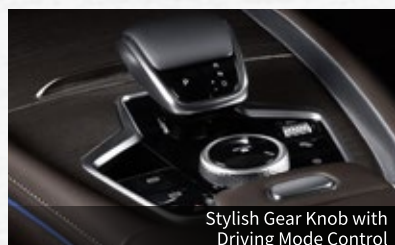

INTERIOR

Interior Decoration

Premium Luxury Leather Seat

24.6-inch Dual-screen

SONY Audio System

50w Wireless Charging

Stylish Gear Knob with Driving Mode Control

Electronic Panoramic Sunroof

TIGGO 8 PRO

VARIANT

PREMIUM

Dimension	4722 x 1860 x 1705 mm
Engine Type	2.0 Turbo Gasoline Direct Injection Engine
Seat Capacity	7 Seats
Power (KW/HP) - - Touque (Nm)	187KW / 256HP -- 390Nm
Transmission	7 DCT with Electronic Shifter
Driving Form	Front Wheel Drive with Multi Driving Mode (Eco / Normal / Sport)
Steering	Tilt & Telescopic with EPS & STRG Mode Adjustment
Suspension	Front : MacPherson Independent Suspension / Rear : Longitudinal Towing-arm Independent Suspension
Parking & Brake	Parking : EPB with Autohold ; Brake : Front Ventilated Disc Brakes and Rear Disc Brakes
Rim	19 inch
Tyre	235/50 R19
Airbag	9
Speaker	8 Speakers with SONY Premium Audio
Pre-Tensioner Sear Belt & Height Adjustable	•
Mechanical Child Safety Lock	•
Engine Electronic Anti-theft	•
Body Buglar Alarm	•
Rear View Camera (with dynamic guides)	•
Reversing / Front Radar	•
LED Headlamps with Daytime Running Lamps	•
LED Automatic Headlamps	•
LED Tail Lamps	•
Roof Rails	•
Illuminated Welcome Light	•
Multi-color Ambient Light	•
Front Seat Electric Adjustment	•
Front Seat Ventilation and Heating	•
Driver Seat Memory	•
Power Unlock Trunk Door and Remote Open Trunk Door	•
Dual zone Automatic AC & Third Row of Independent AC	•
Push-start Button	•
Keyless Entry (remote engine start with cooling cabin)	•
Hands-Free Power Tailgate	•
Electric Panoramic Sunroof with Electric Sunshade	•
Exterior Door Mirrors Electric Adjustment & Auto Fold	•
24.6 inch Dual Screen	•
Apple Carplay & Android Auto	•
Intelligent Voice Assistant	•
Mobile Phone Wireless Charging with Reminder (50w)	•
Front Row 2 USB and Second Row 1 USB + 1 Type C	•